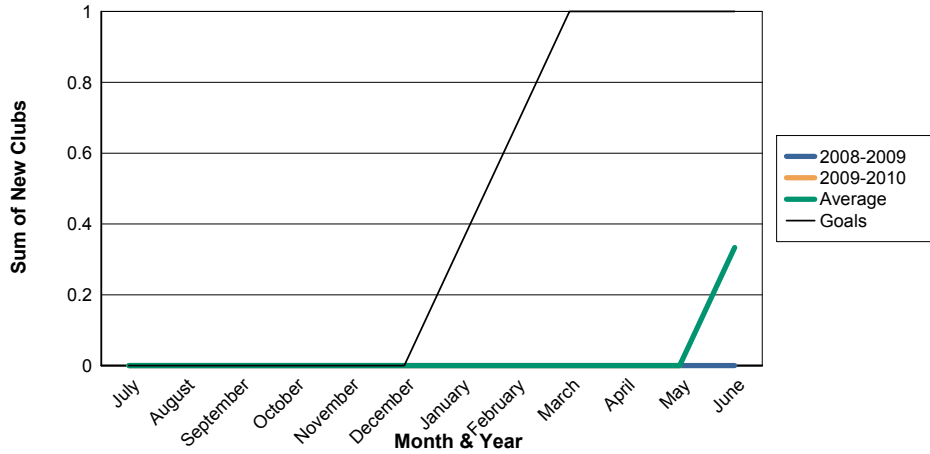

3 Year Comparisons for GMT Constitutional Area 4

By GMT District

As of May 2010

Sum of New Clubs/ Month & Year

For District 104 F

Sum of Dropped Clubs/ Month & Year

For District 104 F

Sum of Net Clubs/ Month & Year