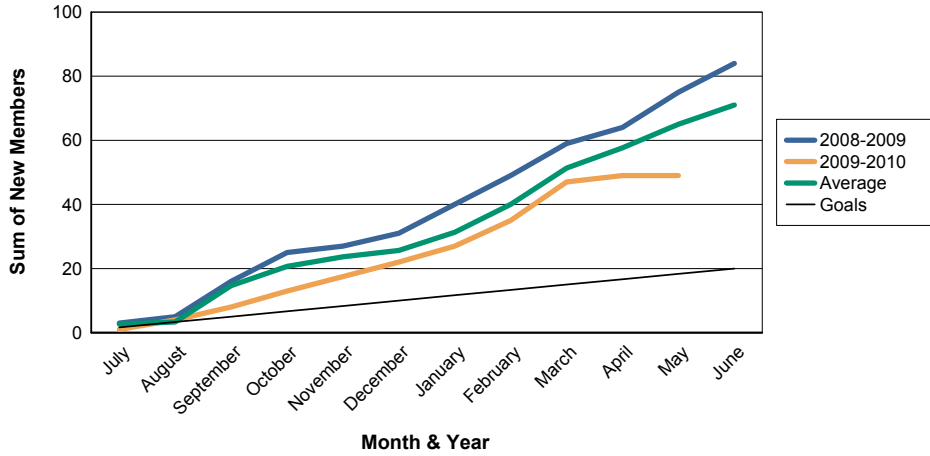

3 Year Comparisons for GMT Constitutional Area 4

By GMT District

As of May 2010

Sum of New Clubs/ Month & Year

For District 104 F

Sum of Dropped Clubs/ Month & Year

For District 104 F

Sum of Net Clubs/ Month & Year

For District 104 F

Sum of Charter Members/ Month & Year

For District 104 F

3 Year Comparisons for GMT Constitutional Area 4

By GMT District

As of May 2010

Sum of New Members/ Month & Year

For District 104 F

Sum of Dropped Members/ Month & Year

For District 104 F

Sum of Net Members/ Month & Year

For District 104 F