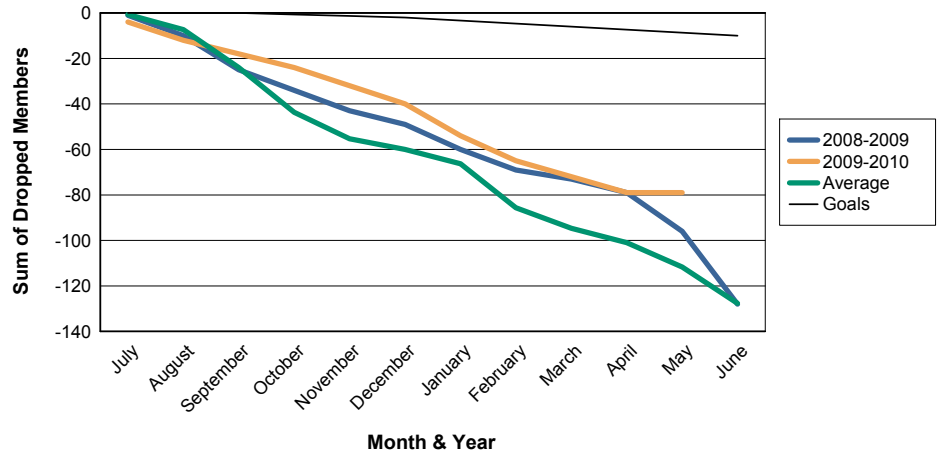

For District 104 F

Sum of Charter Members/ Month & Year

For District 104 F

3 Year Comparisons for GMT Constitutional Area 4

By GMT District

As of May 2010

Sum of New Members/ Month & Year

For District 104 F

Sum of Dropped Members/ Month & Year

For District 104 F

Sum of Net Members/ Month & Year

For District 104 F