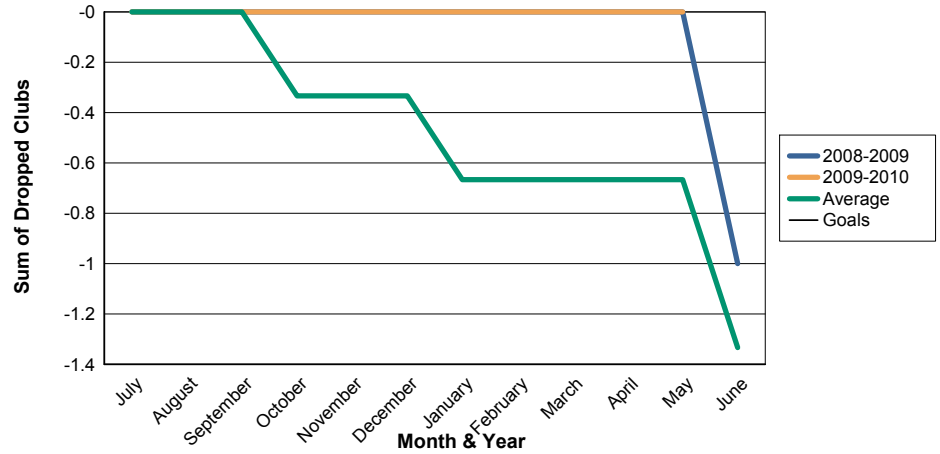

3 Year Comparisons for GMT Constitutional Area 4

By GMT District

As of May 2010

Sum of New Clubs/ Month & Year

For District 104 F

Sum of Dropped Clubs/ Month & Year

For District 104 F

Sum of Net Clubs/ Month & Year