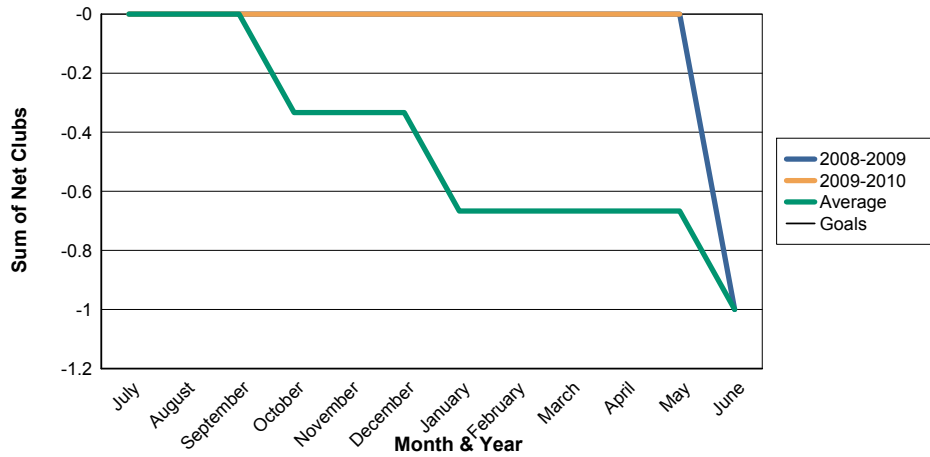

Sum of Net Clubs/ Month & Year

For District 104 F