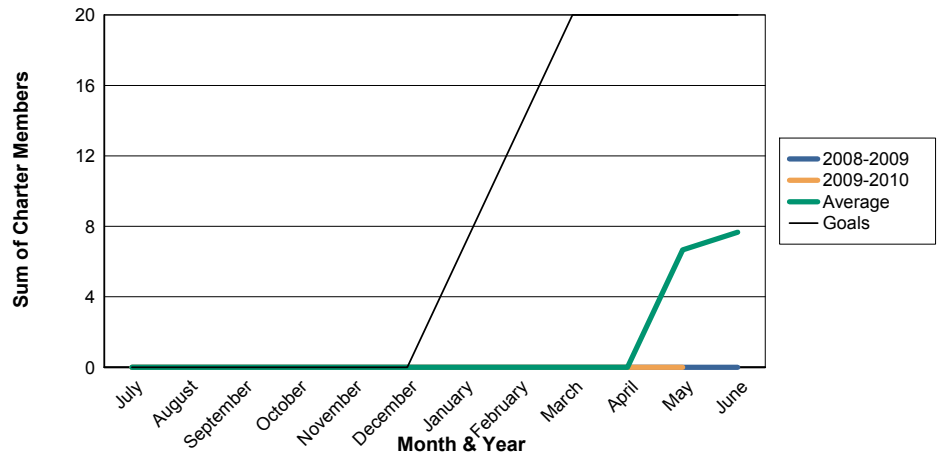

Sum of Charter Members/ Month & Year

For District 104 F